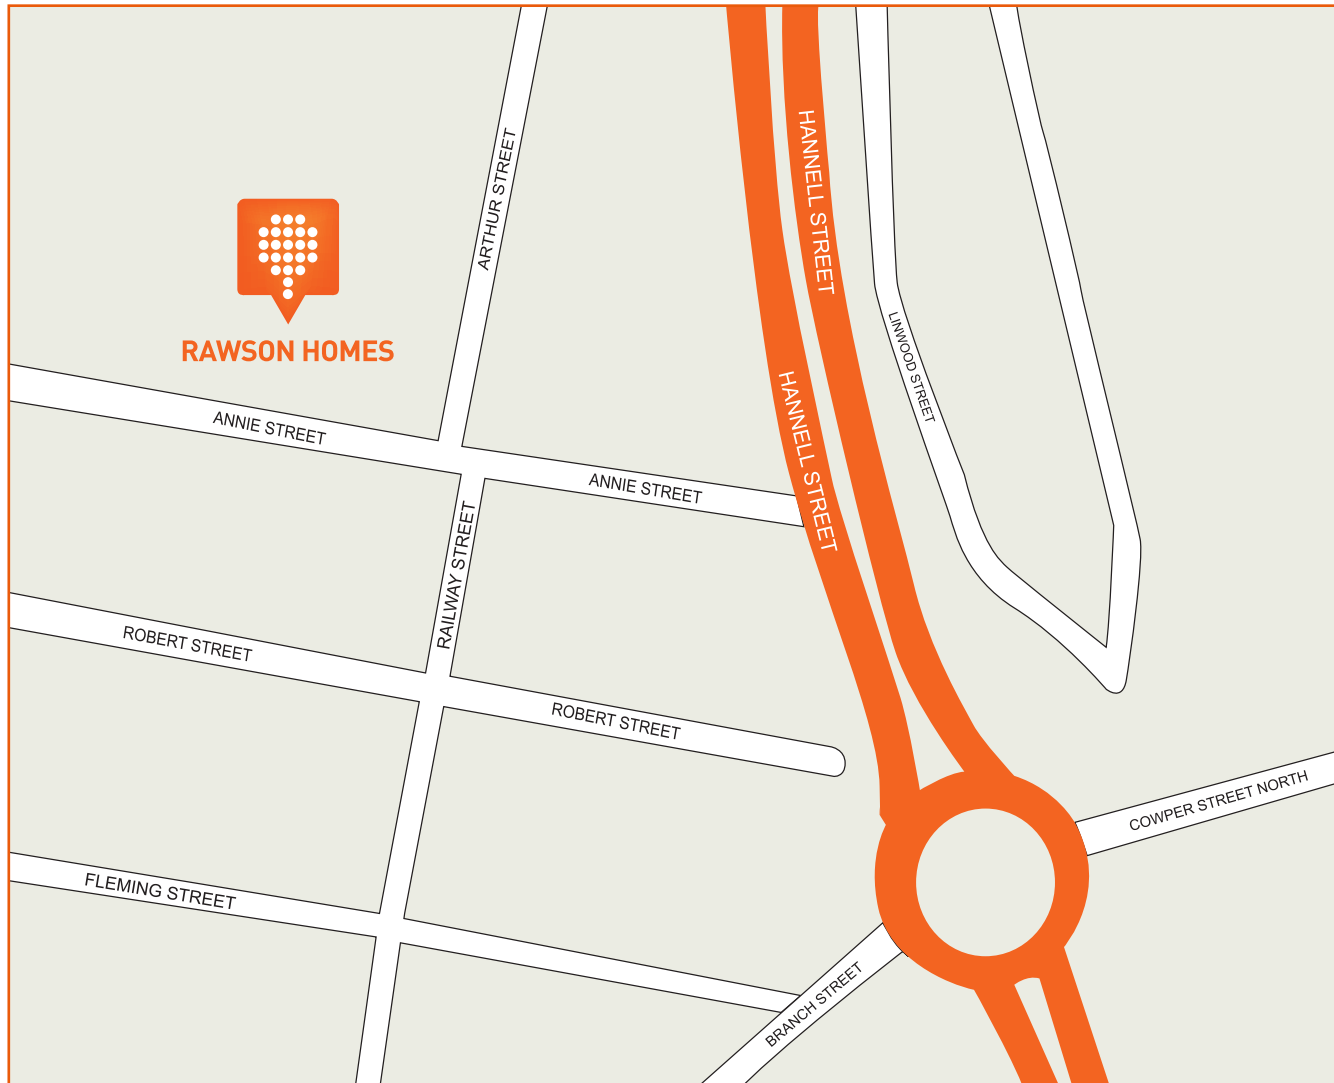

**RAWSON
HOMES**
— EST 1978 —

NEWCASTLE HEAD OFFICE

Level 1, Suite 1, 21 Annie Street, Wickham NSW 2293

TEL: 02 4907 8700

HOW TO FIND US

WHERE TO PARK